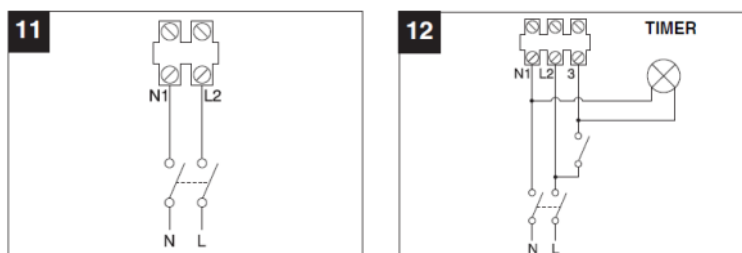

175 m³/h

DIMENSIONS

Dimensions (mm)

A	178	B	42.3	C	114	D	118.9
---	-----	---	------	---	-----	---	-------

WIRING DIAGRAM

ACCESSORIES