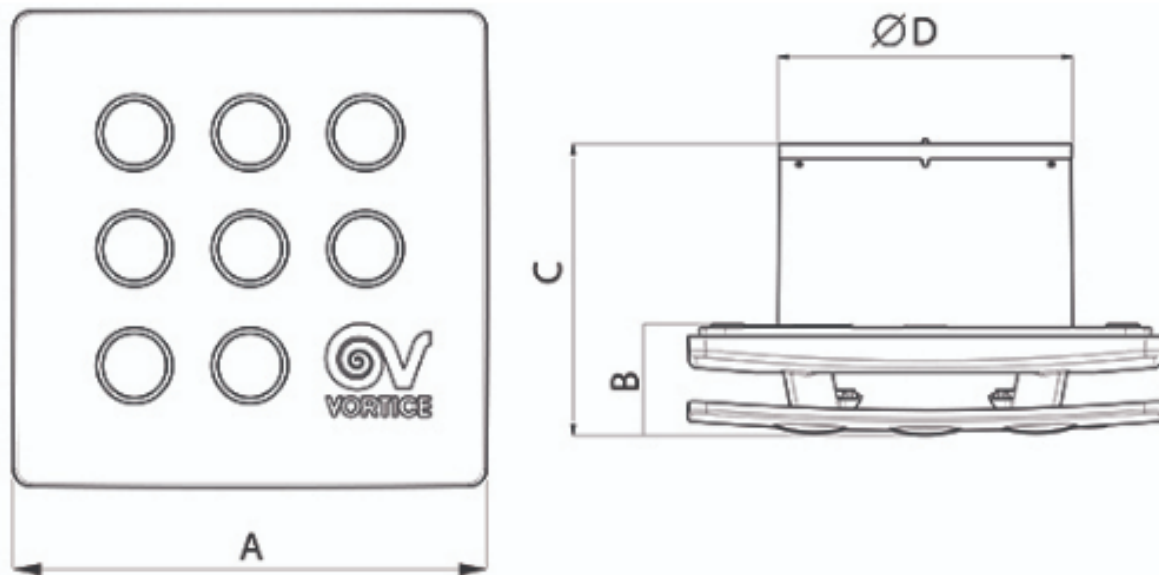

PERFORMANCE CURVE

TECHNICAL DATA

Fan

RPM

-

Approx. weight

0.79 kg

Max. Flow

175 m³/h

DIMENSIONS

Dimensions (mm)

A	178	B	42.3	C	114	D	118.9
---	-----	---	------	---	-----	---	-------

WIRING DIAGRAM

ACCESSORIES