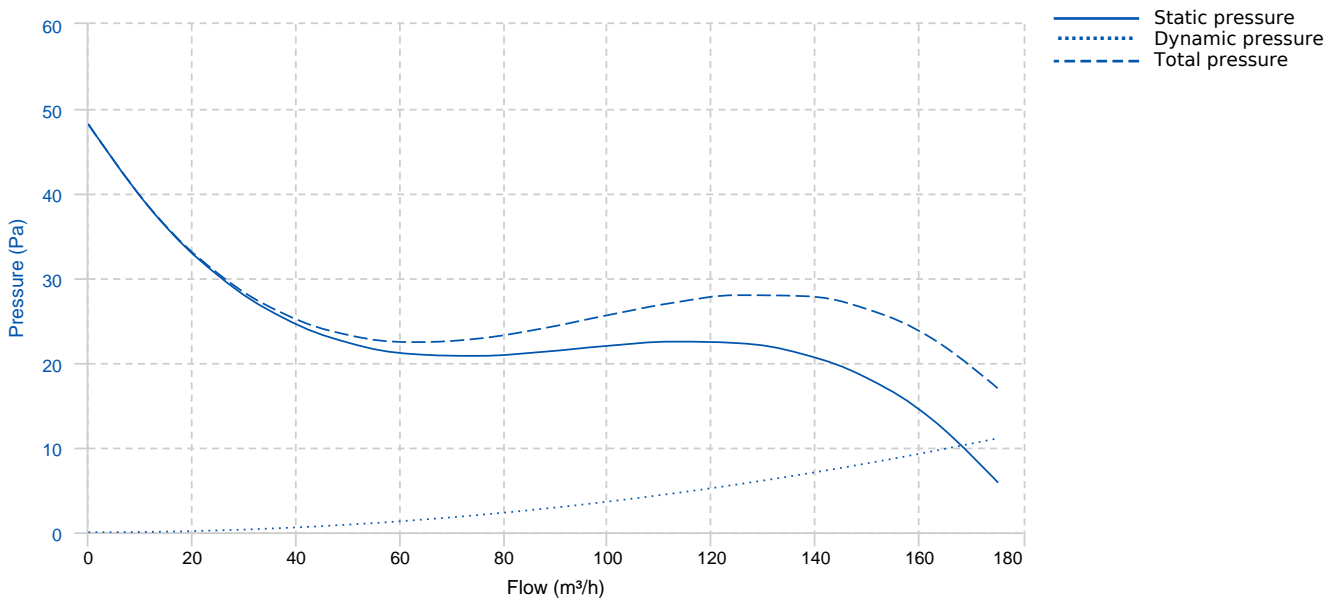

VORT-MFO 120/5" (11147)

GENERAL DATA

AXIAL FANS

Axial fans with low power consumption and stylish front grille

Wall installation only

Butterfly bachdraught shutter

IPX4 rated

- Material: UV resistant plastic (prevents ageing caused by exposure to sunlight).
- Motor protected against thermal overload, with shaft turning in self-lubricating bushings, coupled to screw type thermoplastic impeller with wing profile blades.
- IMQ SAFETY and IMQ PERFORMANCE certifications
- Vortice speed controller.

PERFORMANCE CURVE

TECHNICAL DATA

Fan

RPM

-

Approx. weight

0.79 kg

Max. Flow

175 m³/h

DIMENSIONS

Dimensions (mm)

A	178	B	42.3	C	114	D	118.9
---	-----	---	------	---	-----	---	-------

WIRING DIAGRAM

ACCESSORIES