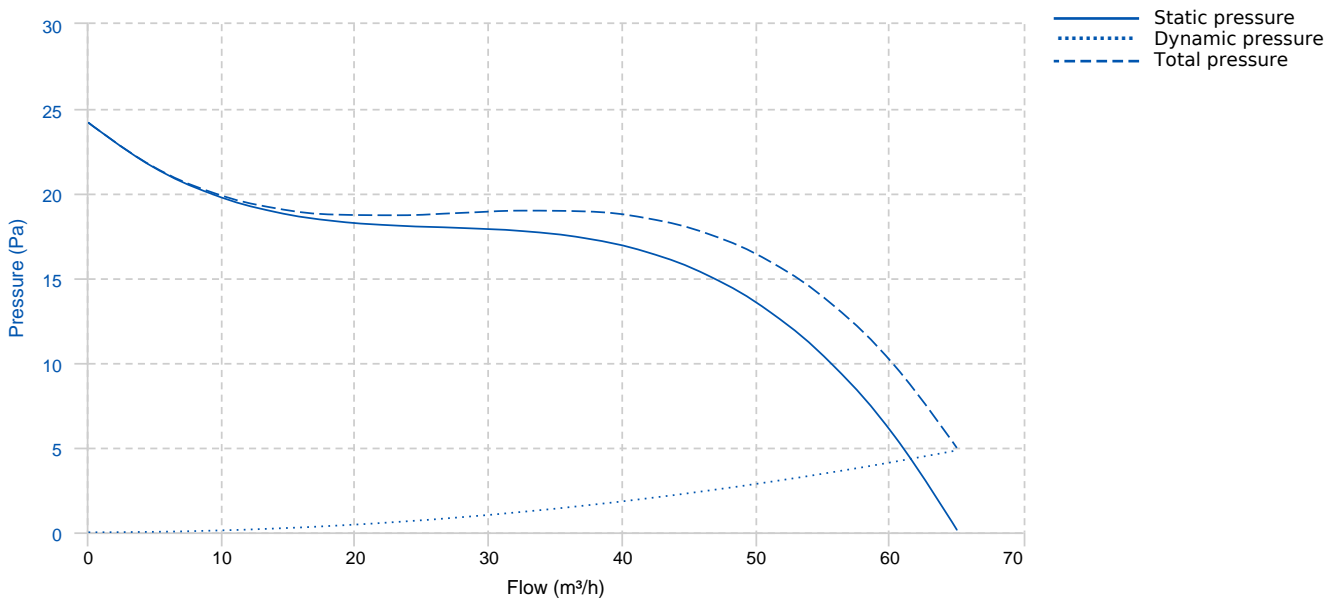

VORT-MFO 90/3,5" (11143)

GENERAL DATA

AXIAL FANS

Axial fans with low power consumption and stylish front grille

Wall installation only

Butterfly backdraught shutter

IPX4 rated

- Material: UV resistant plastic (prevents ageing caused by exposure to sunlight).
- Motor protected against thermal overload, with shaft turning in self-lubricating bushings, coupled to screw type thermoplastic impeller with wing profile blades.
- IMQ SAFETY and IMQ PERFORMANCE certifications
- Vortice speed controller.

PERFORMANCE CURVE

TECHNICAL DATA

Fan

RPM

-

Approx. weight

0.56 kg

Max. Flow

65 m³/h

DIMENSIONS

Dimensions (mm)

A	158	B	37	C	97	D	92.4
---	-----	---	----	---	----	---	------

WIRING DIAGRAM

ACCESSORIES