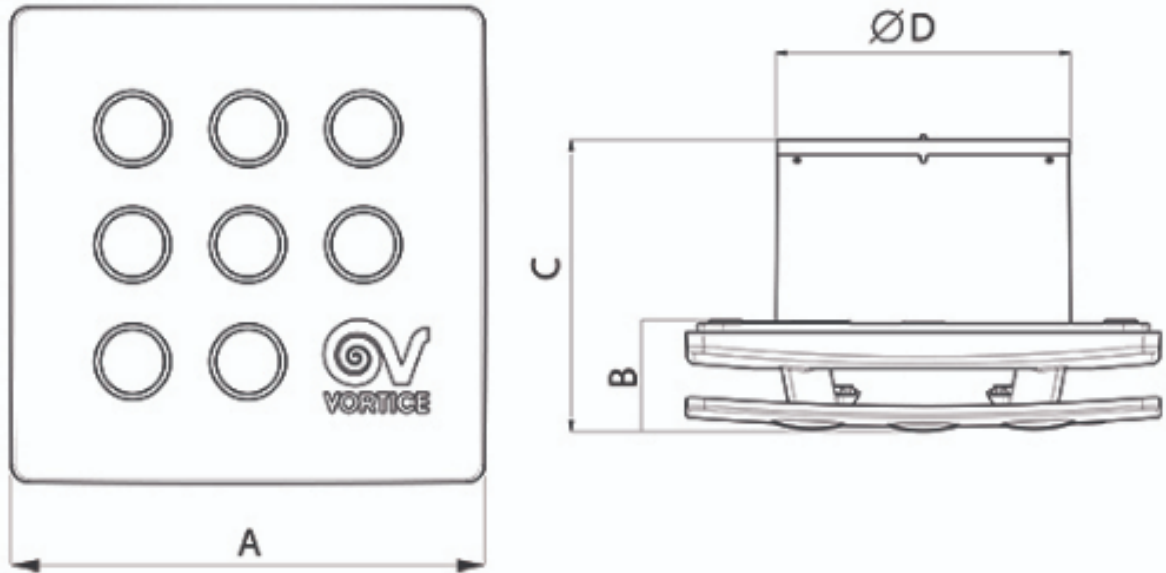

PERFORMANCE CURVE

TECHNICAL DATA

Fan

RPM

-

Approx. weight

0.56 kg

Max. Flow

65 m³/h

DIMENSIONS

Dimensions (mm)

A	158	B	37	C	97	D	92.4
---	-----	---	----	---	----	---	------

WIRING DIAGRAM

ACCESSORIES