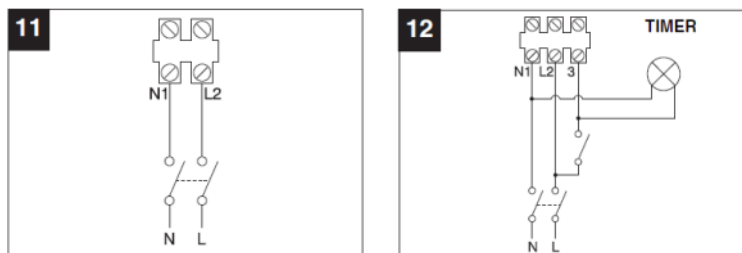

65 m³/h

DIMENSIONS

Dimensions (mm)

A	158	B	37	C	97	D	92.4
---	-----	---	----	---	----	---	------

WIRING DIAGRAM

ACCESSORIES